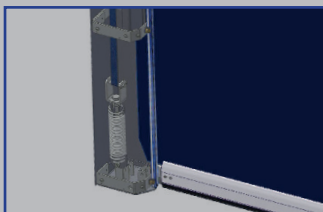

TRANS- SPEED FLW

THE INTERIOR GATE FOR
ESCAPE ROUTES

THE ADVANTAGES AT A GLANCE

-  Opening speed up to 2.0 m/s
-  Door size up to 4.0 m x 4.0 m
-  Weight compensation
-  Wide range of colors
-  Escape route approval
-  Automatic opening in case of power failure
-  Emergency exit monitoring

THE SPECIAL FEATURES

THE INTERIOR GATE FOR ESCAPE ROUTES

The Transspeed FLW high-speed roll-up door is a special interior door for escape routes and has been "escape route approved" and "type tested" by TÜV Süd.

Crash

Curtain tension

Light grid

Bale and drive cover

TECHNICAL DATA

- Opening speed up to 2.0 m/s
- Closing speed up to 0.8 m/s
- Door sizes up to 4.0 m height and 4.0 m width
- DR2100 microprocessor control system with main switch and integrated frequency converter
- 230 V/50Hz, IP54 Operator
- Required lintel height min. 447 mm
- Curtain available in various colors or fully printed with motifs